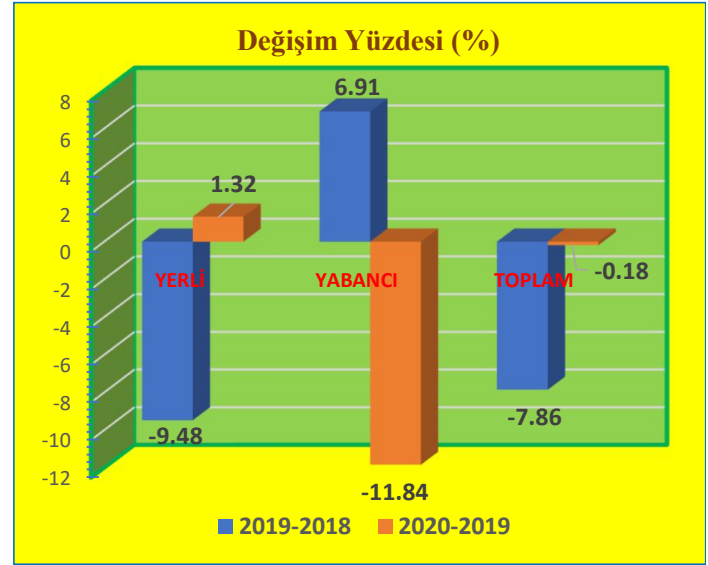

Ocak Ayı Konaklayan Turist Sayıları ve Değişim Yüzdeleri

KONAKLAYAN	2018	2019	2020
YERLİ	91,489	82,820	83,917
YABANCI	10,036	10,729	9,459
TOPLAM	101,525	93,549	93,376

DEĞİŞİM (%)	2019-2018	2020-2019
YERLİ	-9.48	1.32
YABANCI	6.91	-11.84
TOPLAM	-7.86	-0.18